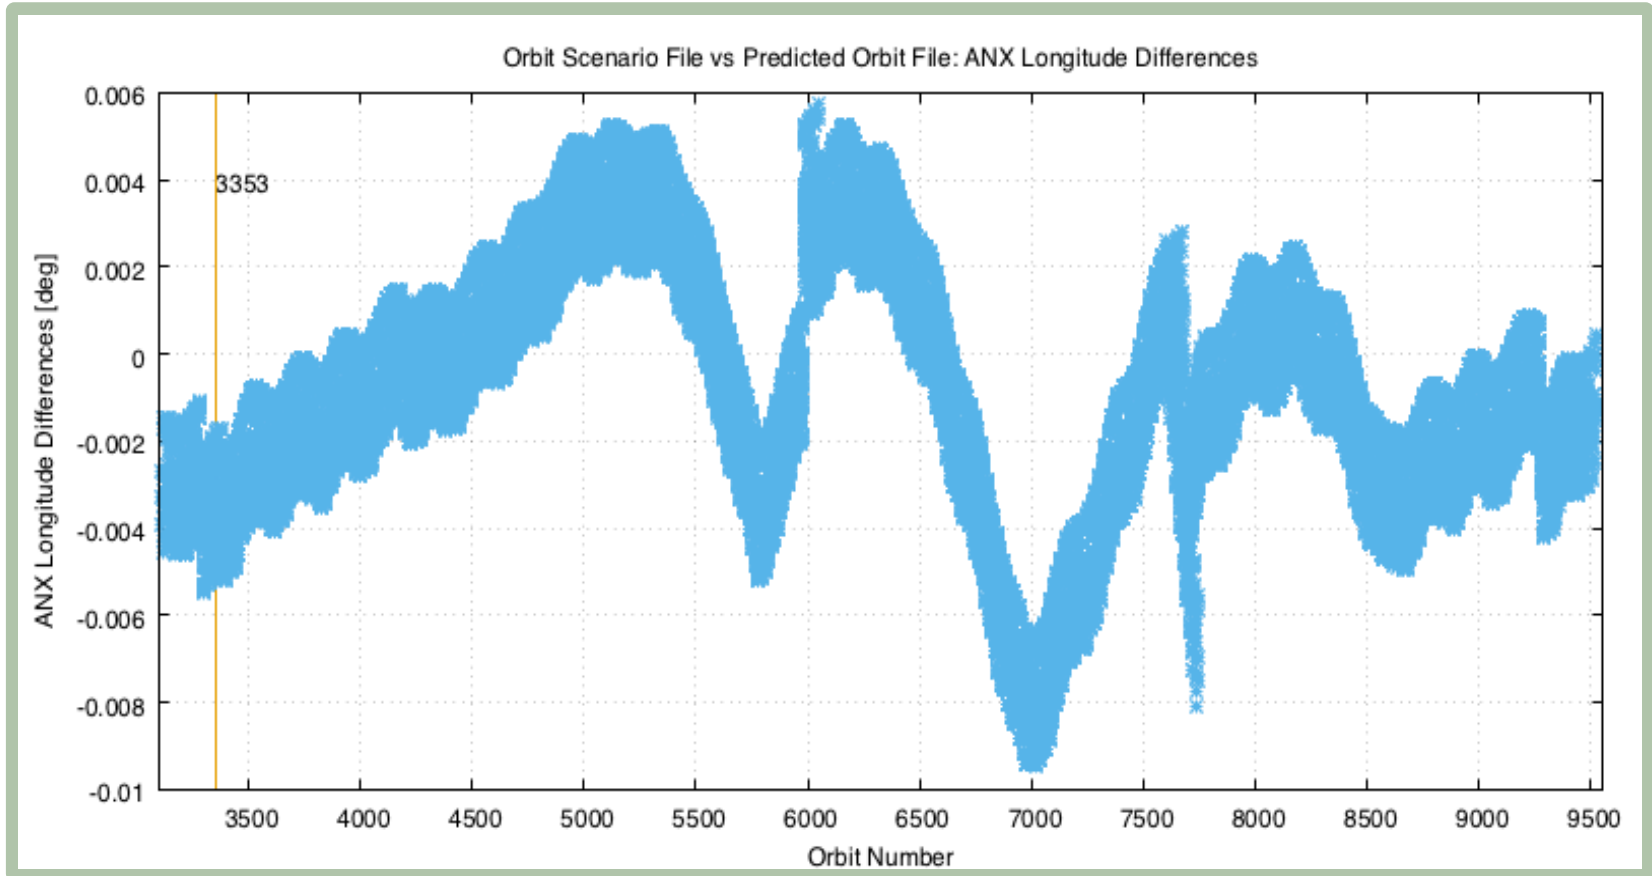

### Reported Time Interval

<b>Begin UTC Time</b>	2018-11-30T00:21:17.497176
<b>Begin Absolute Orbit</b>	3112
<b>End UTC Time</b>	2020-02-22T23:14:00.817238
<b>End Absolute Orbit</b>	9528

# Differences in ANX Longitude

# Evolution of ANX Mean Local Solar Time (Predicted Orbit Files): Offset vs Nominal (22:00h)