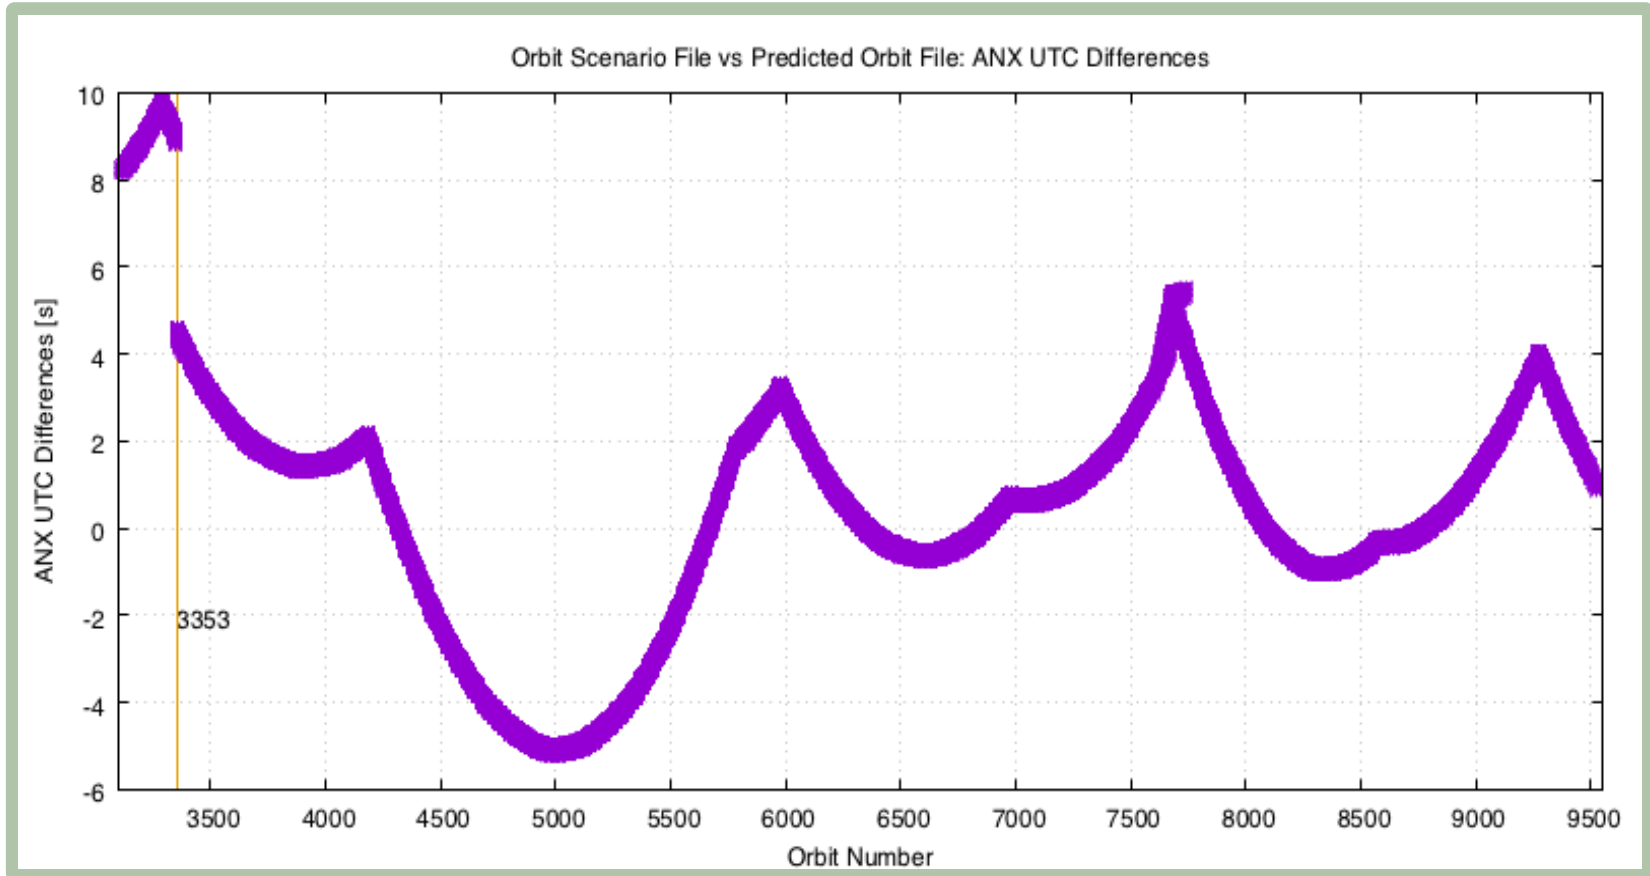

Differences in ANX UTC Time