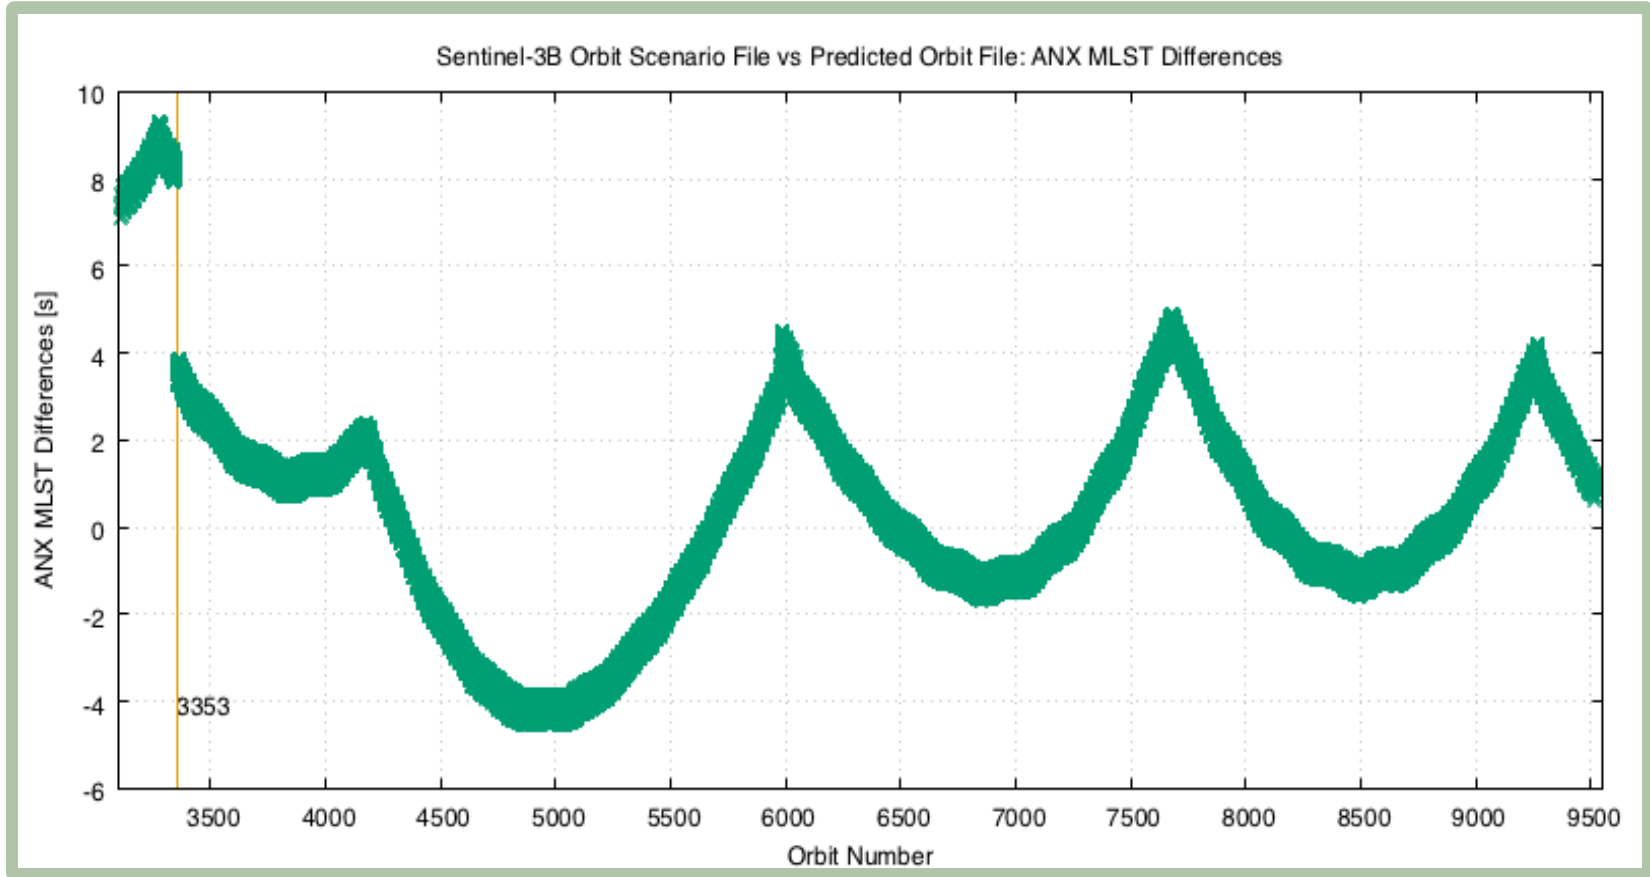

### Reported Time Interval

<b>Begin UTC Time</b>	2018-11-30T00:21:17.497176
<b>Begin Absolute Orbit</b>	3112
<b>End UTC Time</b>	2020-02-22T23:14:00.817238
<b>End Absolute Orbit</b>	9528

# Differences in ANX Longitude

# Differences in ANX Mean Local Solar Time

# Evolution of ANX Mean Local Solar Time (Predicted Orbit Files): Offset vs Nominal (22:00h)