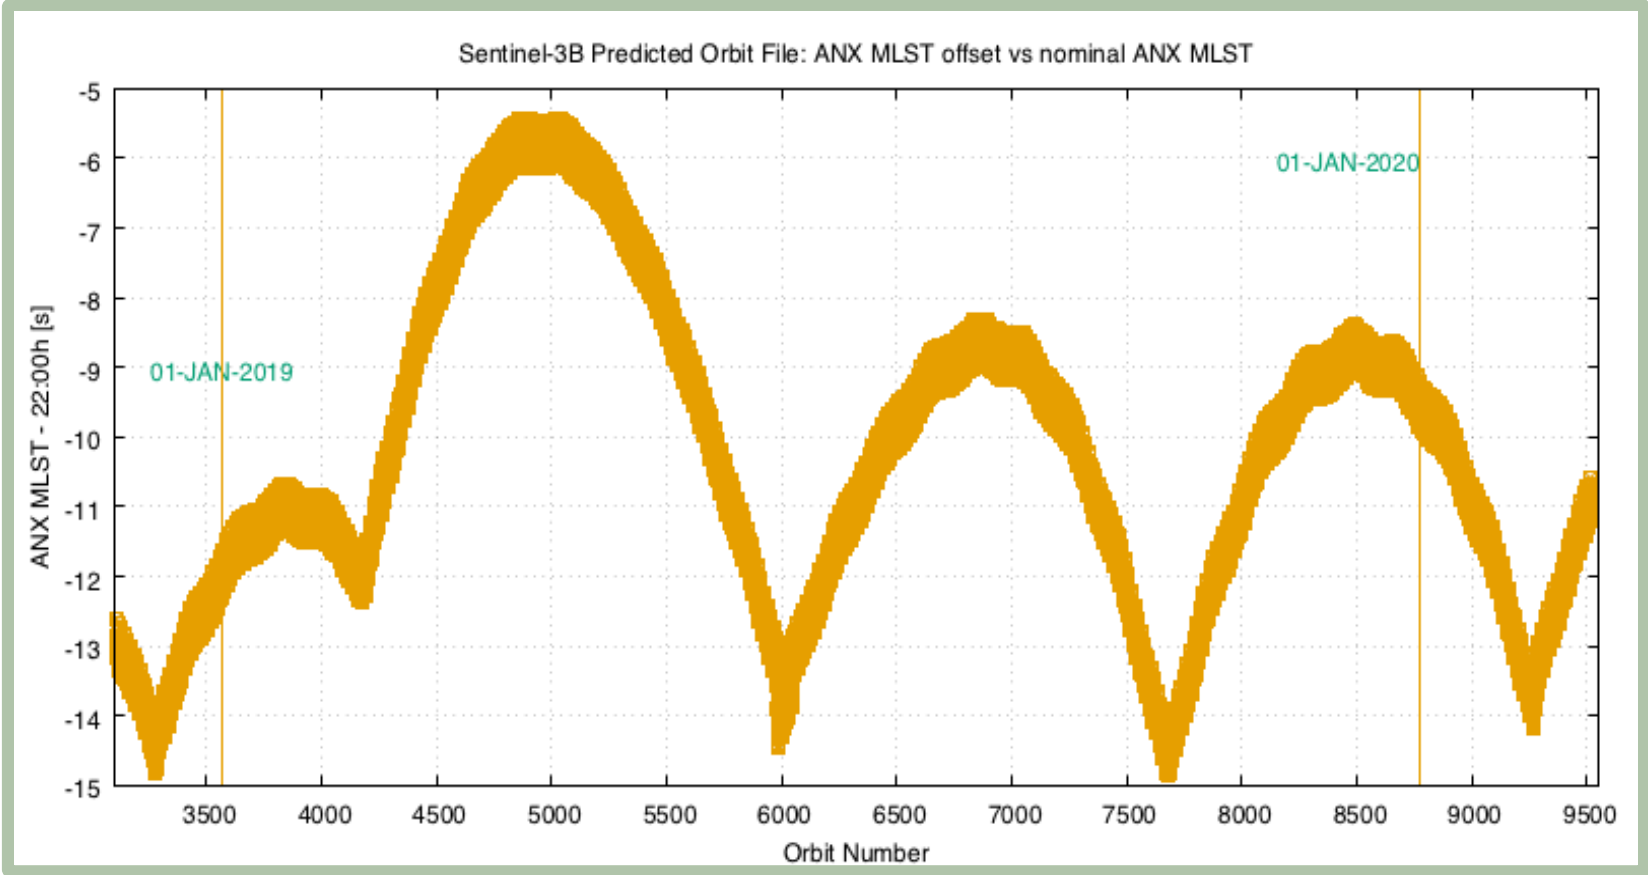

Evolution of ANX Mean Local Solar Time (Predicted Orbit Files): Offset vs Nominal (22:00h)